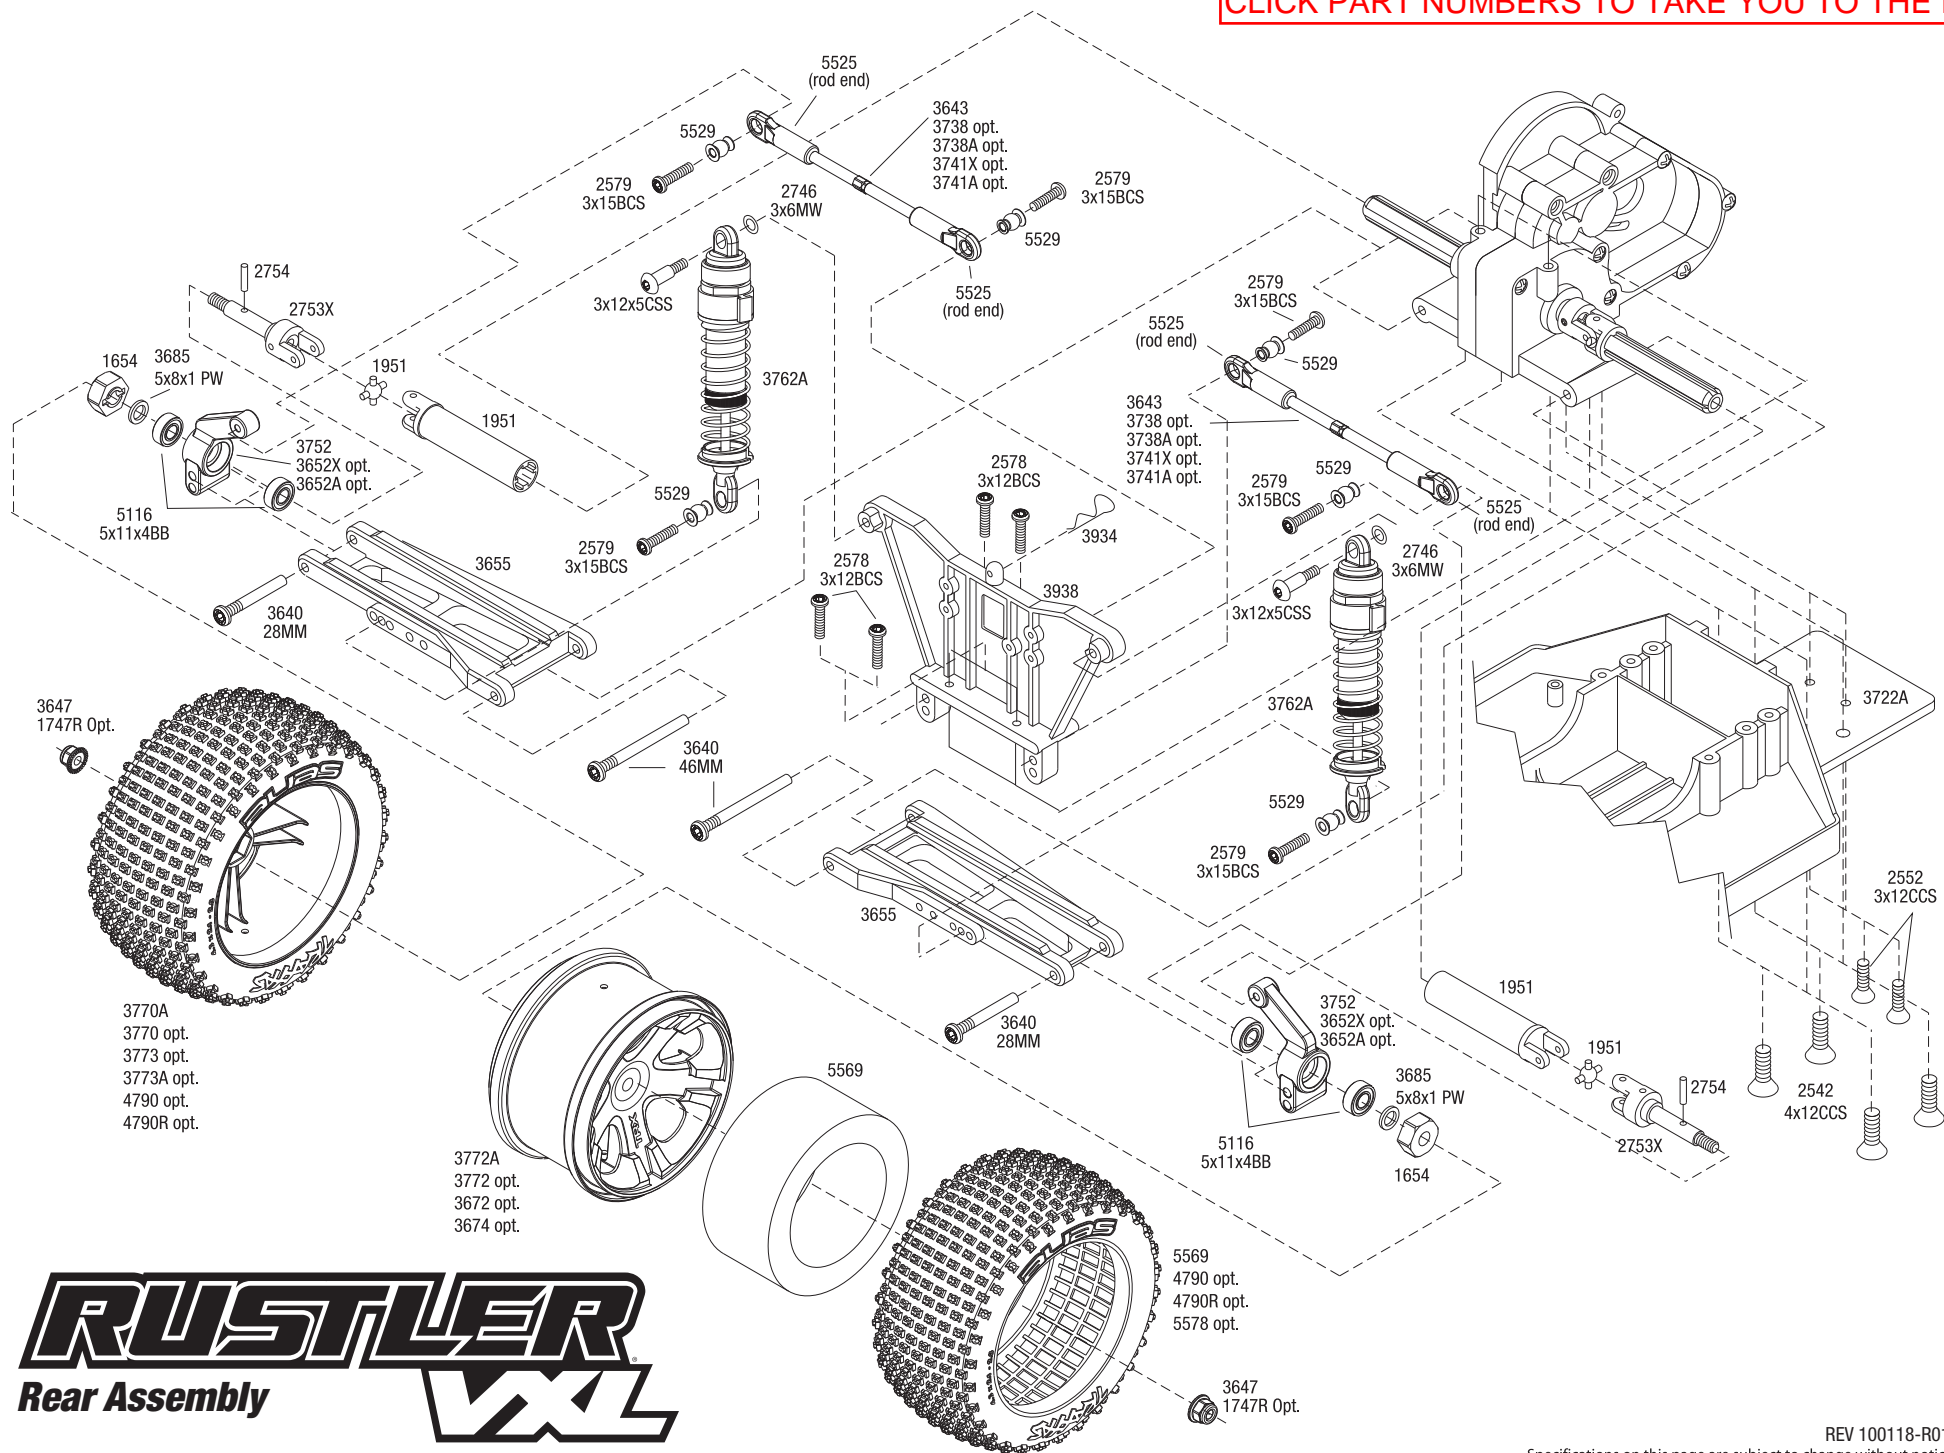

RUSTLER

Chassis Assembly **VXL**

See Parts List for a complete listing of optional accessories.

REV 091124-R01
Specifications on this page are subject to change without notice.
Every attempt has been made to ensure the accuracy of this drawing, however Traxxas cannot be held responsible for typographical or other errors.

RUSTLER

Rear Assembly

VXL

See Parts List for a complete listing of optional accessories.

Every attempt has been made to ensure the accuracy of this drawing, however Traxxas cannot be held responsible for typographical or other errors.

REV 100118-R01

Specifications on this page are subject to change without notice.

RUSTLER

Transmission Assembly **VXL**

See Parts List for a complete listing of optional accessories.

REV 100105-R01
 Specifications on this page are subject to change without notice.
 Every attempt has been made to ensure the accuracy of this drawing, however Traxxas cannot be held responsible for typographical or other errors.