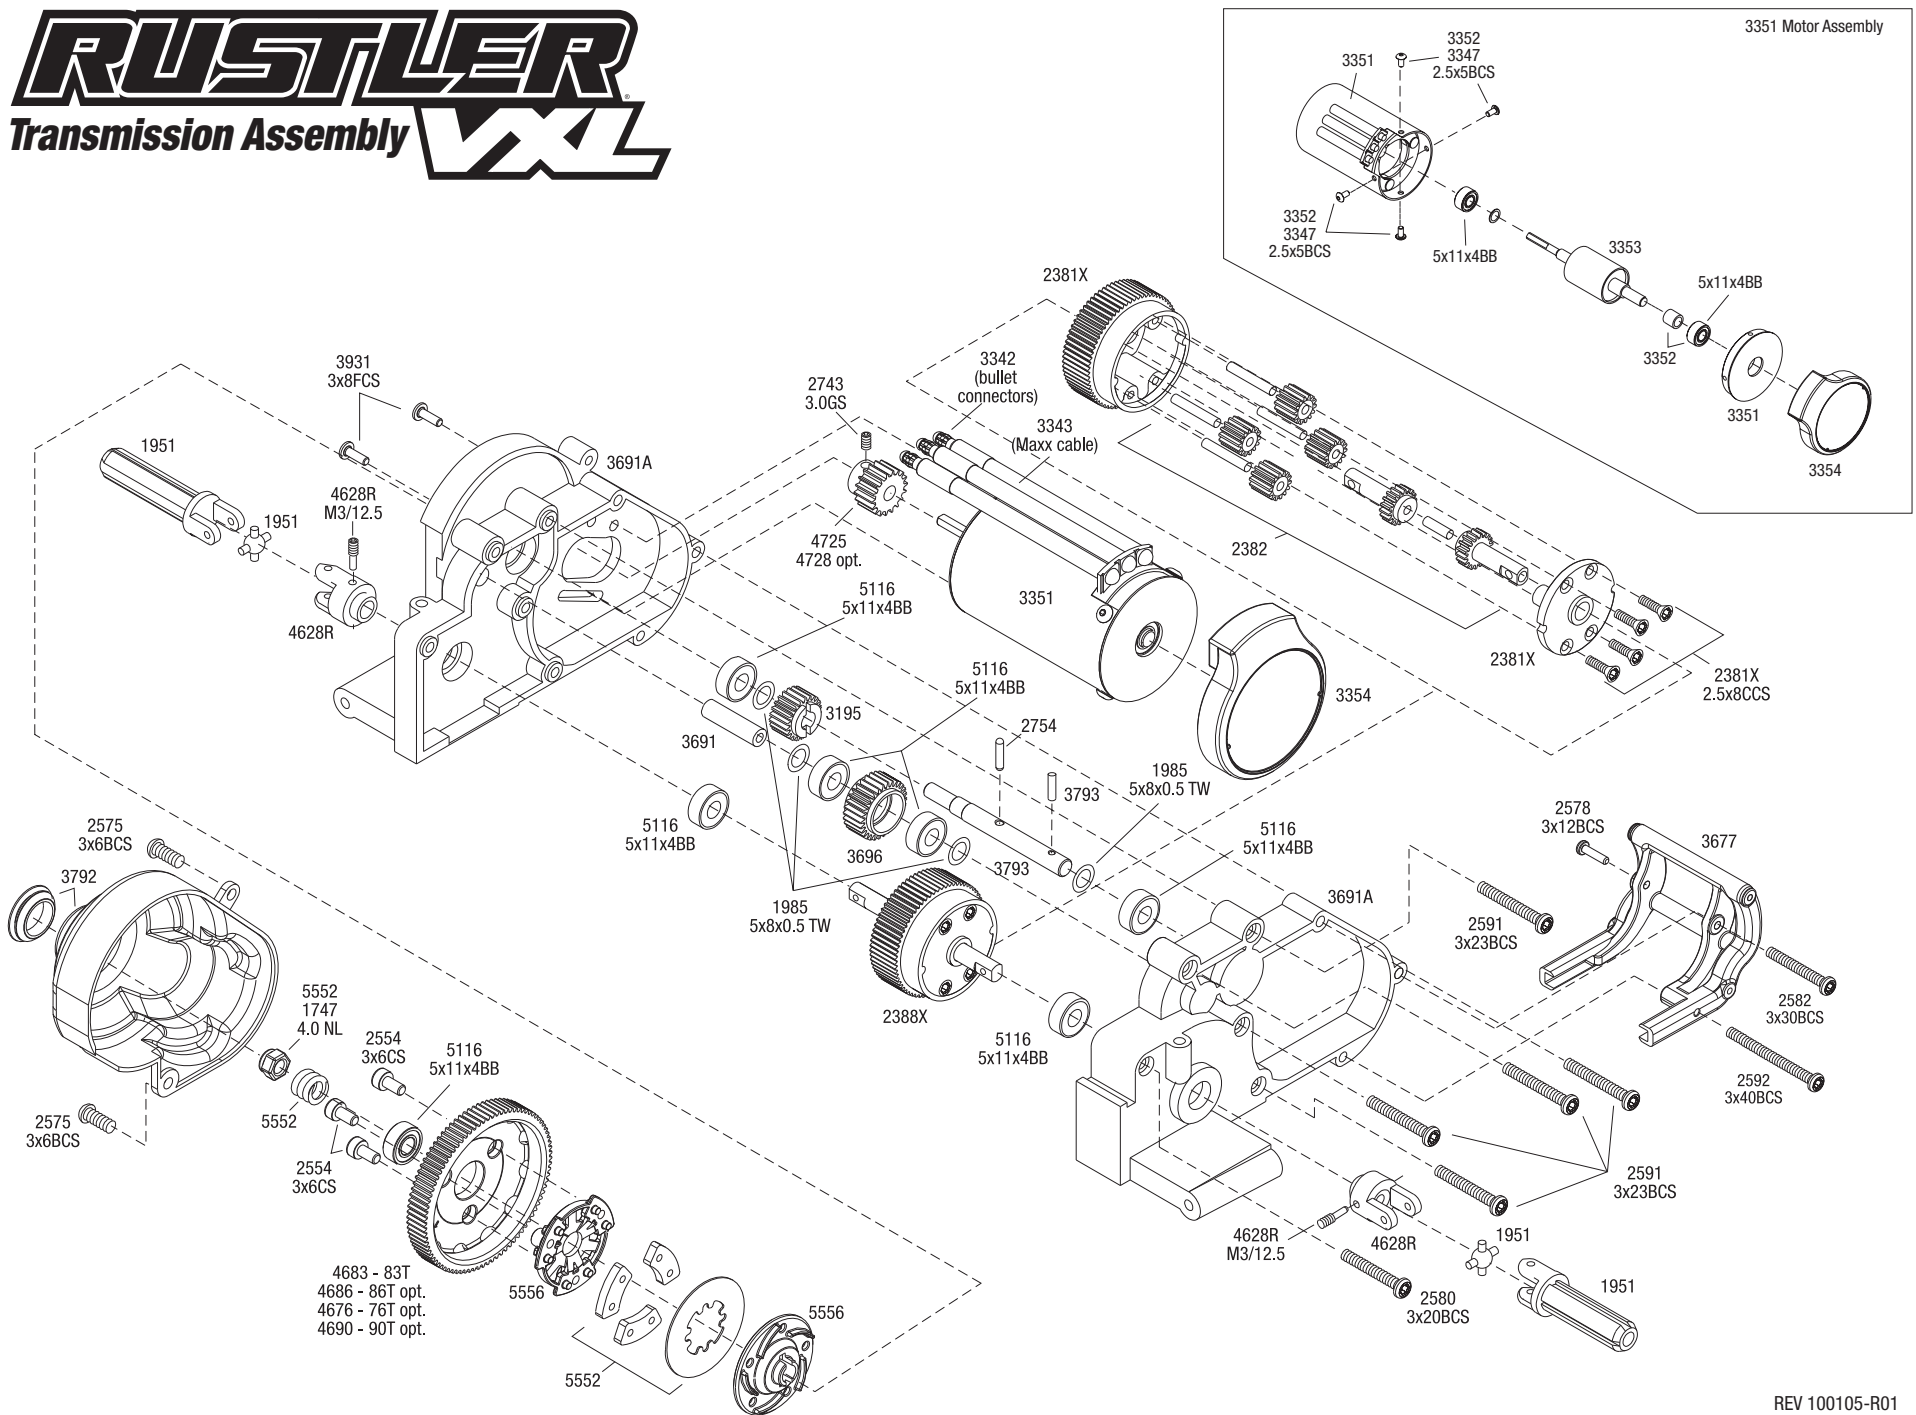

RUSTLER

Rear Assembly

VXL

See Parts List for a complete listing of optional accessories.

Every attempt has been made to ensure the accuracy of this drawing, however Traxxas cannot be held responsible for typographical or other errors.

REV 100118-R01

Specifications on this page are subject to change without notice.

RUSTLER

Transmission Assembly **VXL**

See Parts List for a complete listing of optional accessories.

REV 100105-R01
 Specifications on this page are subject to change without notice.
 Every attempt has been made to ensure the accuracy of this drawing, however Traxxas cannot be held responsible for typographical or other errors.