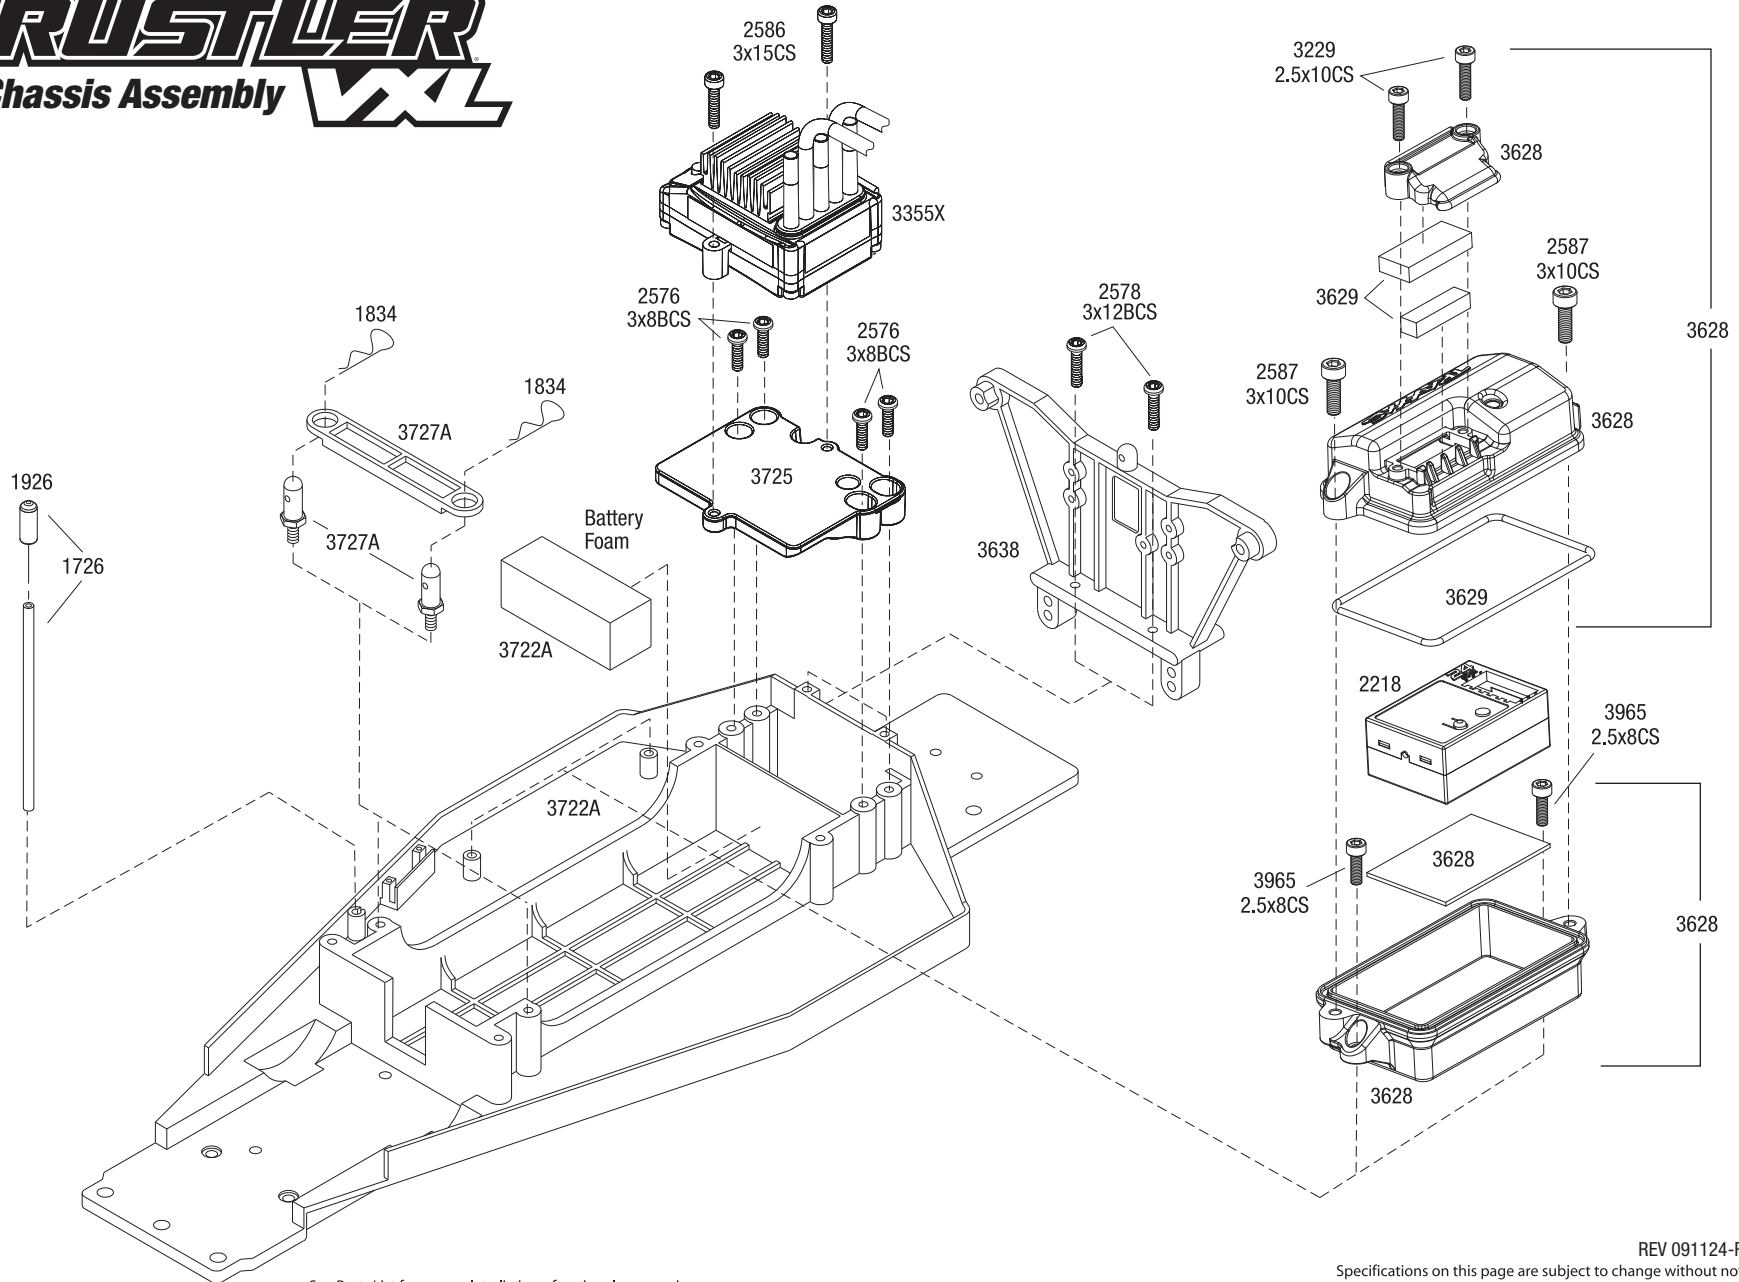

RUSTLER

Chassis Assembly **VXL**

See Parts List for a complete listing of optional accessories.

REV 091124-R01
Specifications on this page are subject to change without notice.
Every attempt has been made to ensure the accuracy of this drawing, however Traxxas cannot be held responsible for typographical or other errors.

RUSTLER

Rear Assembly

VXL

See Parts List for a complete listing of optional accessories.

Every attempt has been made to ensure the accuracy of this drawing, however Traxxas cannot be held responsible for typographical or other errors.

REV 100118-R01

Specifications on this page are subject to change without notice.

RUSTLER

Transmission Assembly **VXL**

See Parts List for a complete listing of optional accessories.

REV 100105-R01
 Specifications on this page are subject to change without notice.
 Every attempt has been made to ensure the accuracy of this drawing, however Traxxas cannot be held responsible for typographical or other errors.