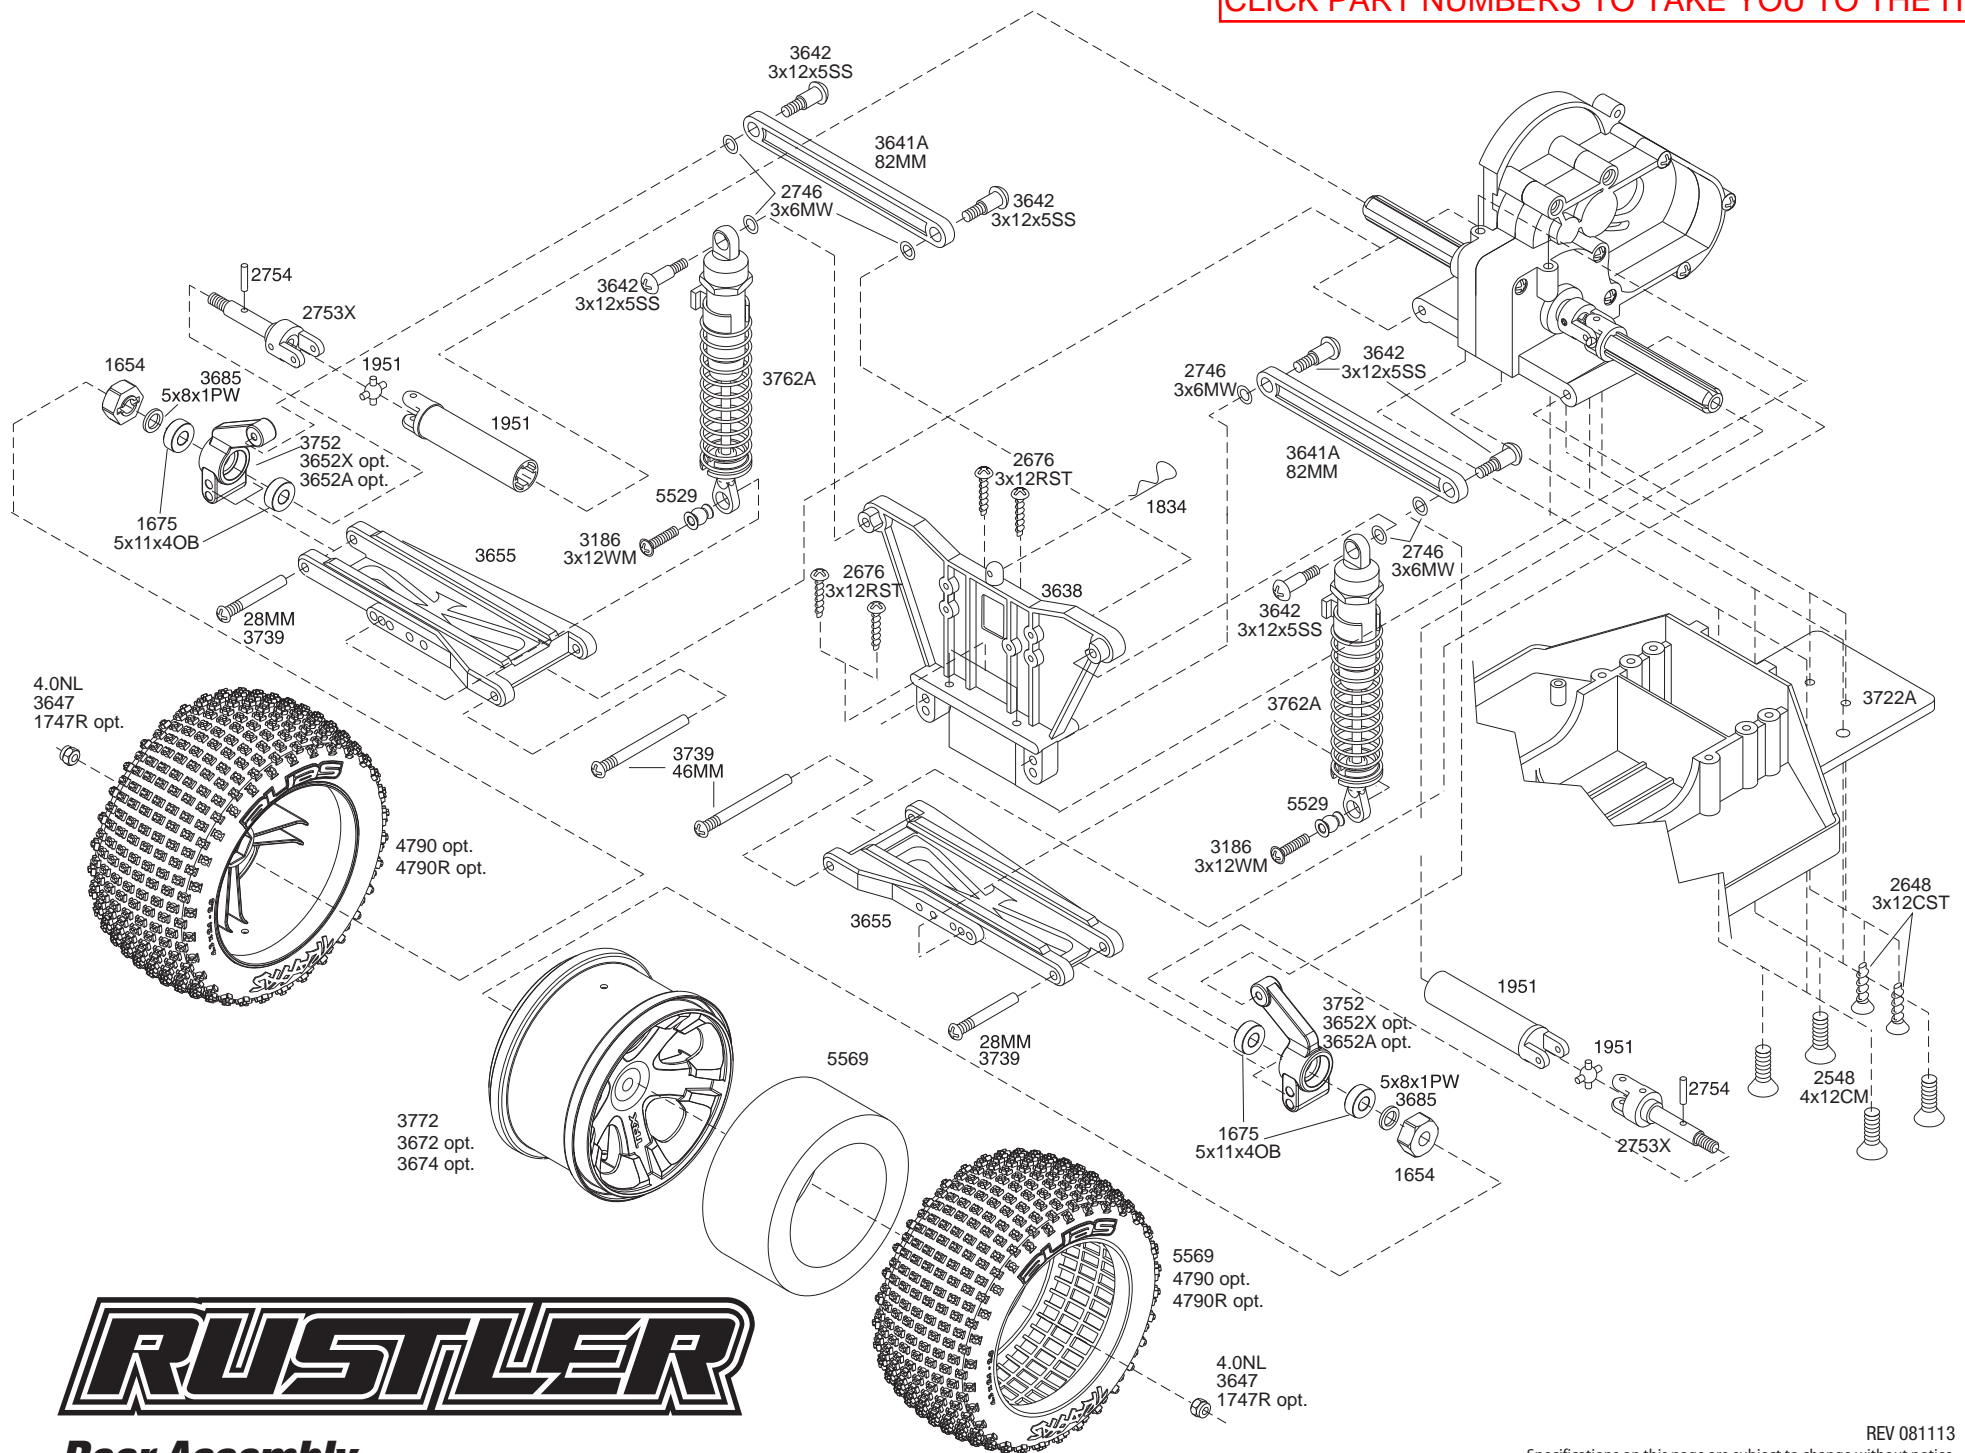

RUSTLER

Chassis Assembly

REV 081119

Specifications on this page are subject to change without notice.
Every attempt has been made to ensure the accuracy of this drawing, however Traxxas cannot be held responsible for typographical or other errors.

RUSTLER
Front Assembly

RUSTLER

Rear Assembly

REV 081113

Specifications on this page are subject to change without notice. Every attempt has been made to ensure the accuracy of this drawing, however Traxxas cannot be held responsible for typographical or other errors.

RUSTLER

Transmission Assembly