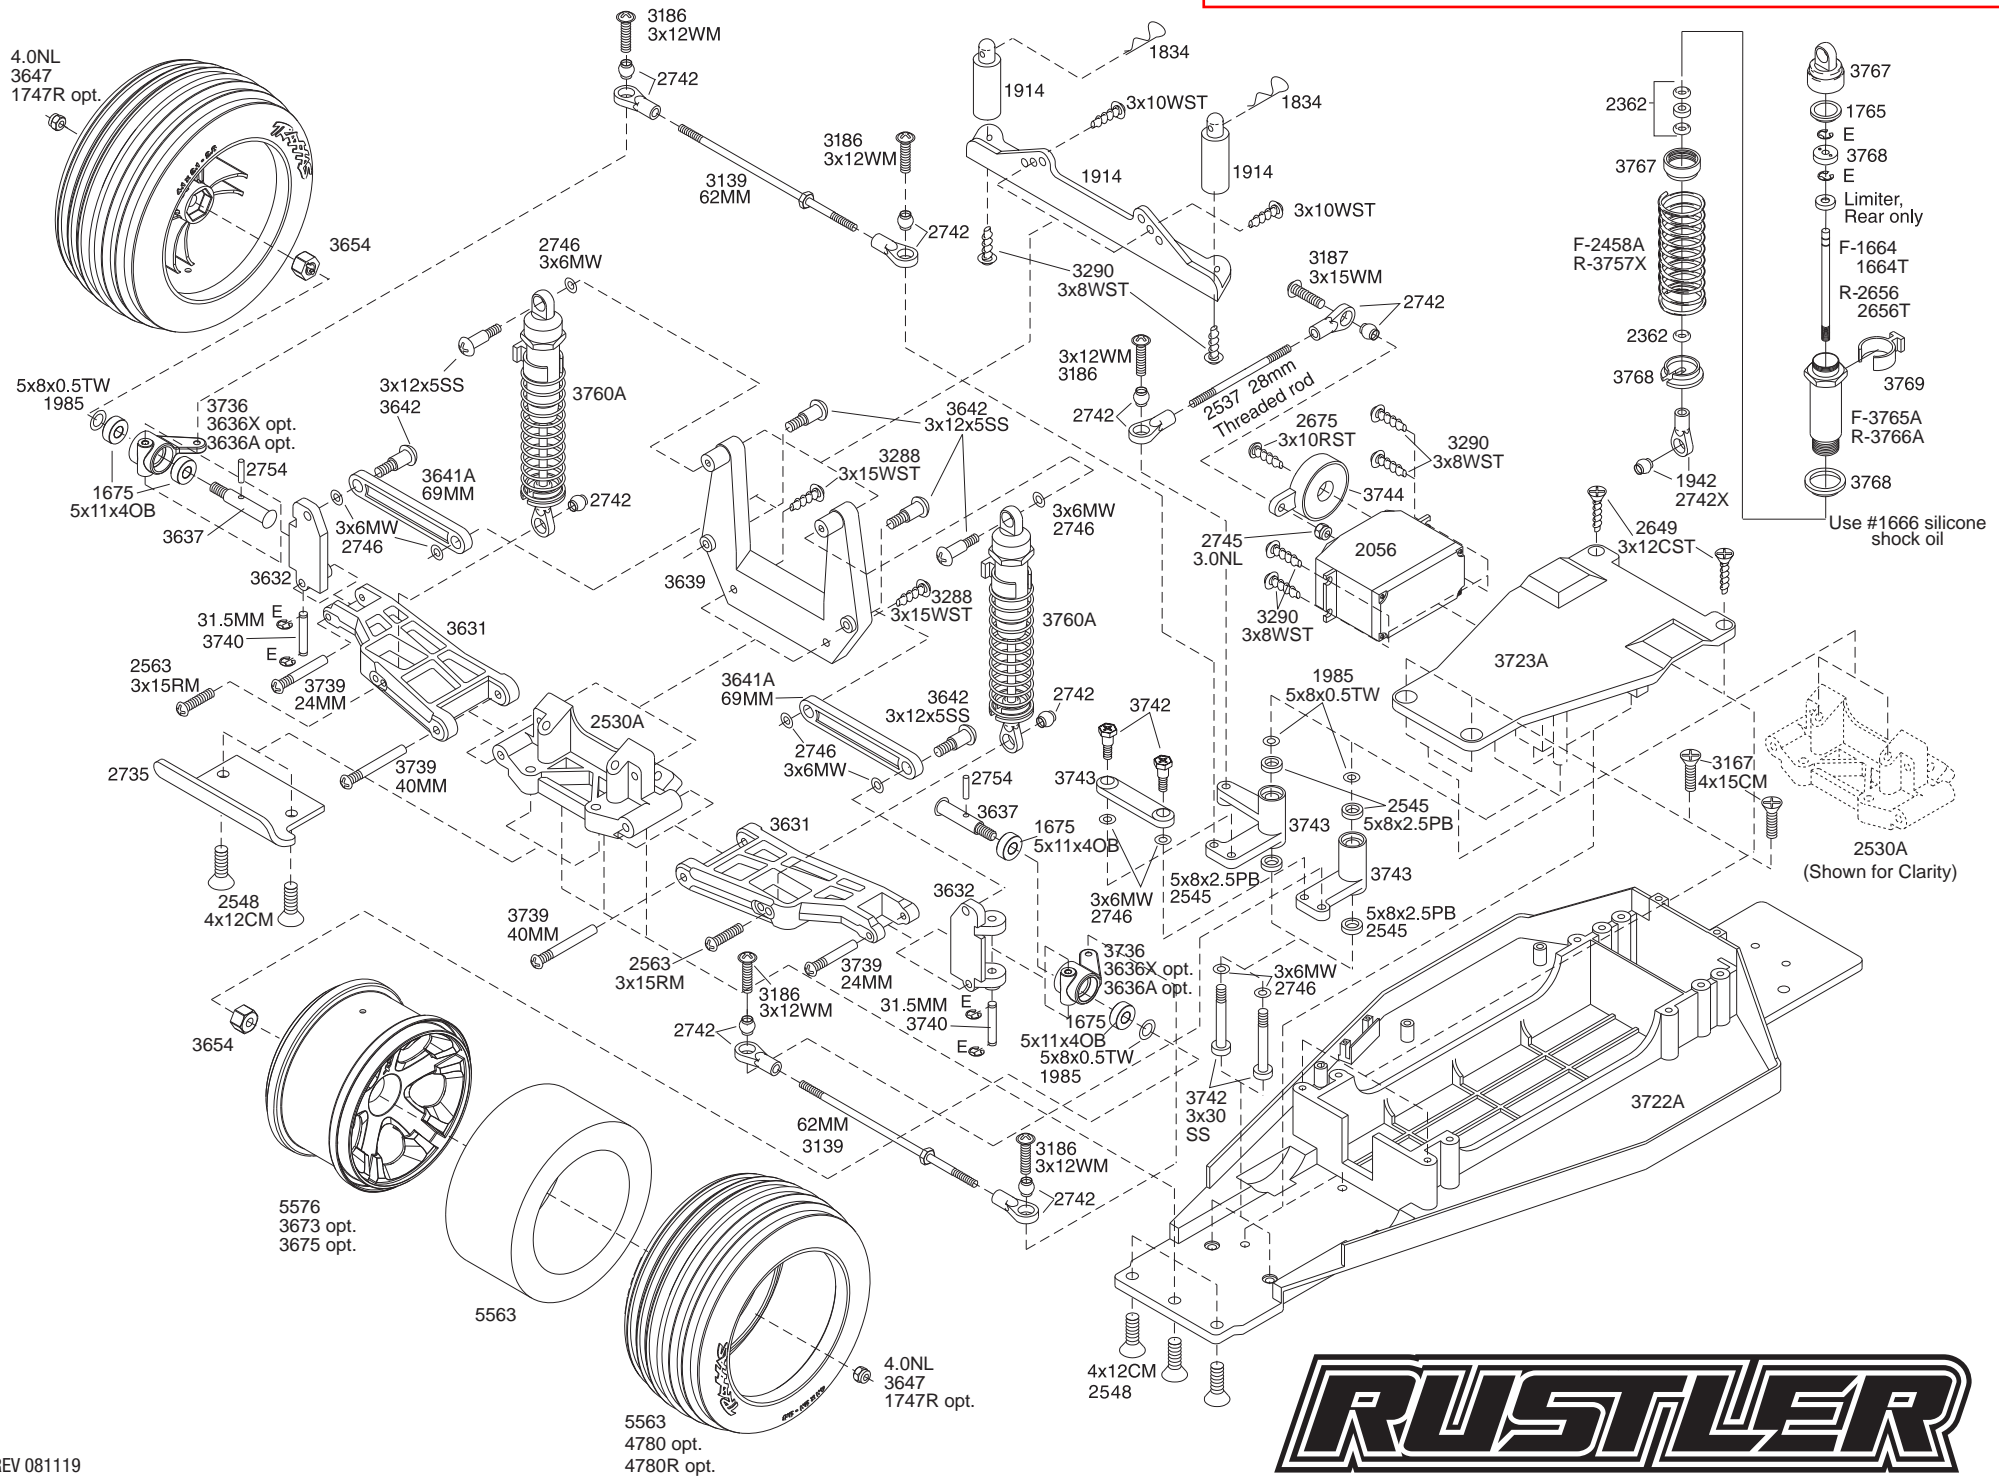

RUSTLER

Chassis Assembly

REV 081119

Specifications on this page are subject to change without notice.
Every attempt has been made to ensure the accuracy of this drawing, however Traxxas cannot be held responsible for typographical or other errors.

RUSTLER
Front Assembly

RUSTLER

Rear Assembly

REV 081113

Specifications on this page are subject to change without notice. Every attempt has been made to ensure the accuracy of this drawing, however Traxxas cannot be held responsible for typographical or other errors.

RUSTLER

Transmission Assembly