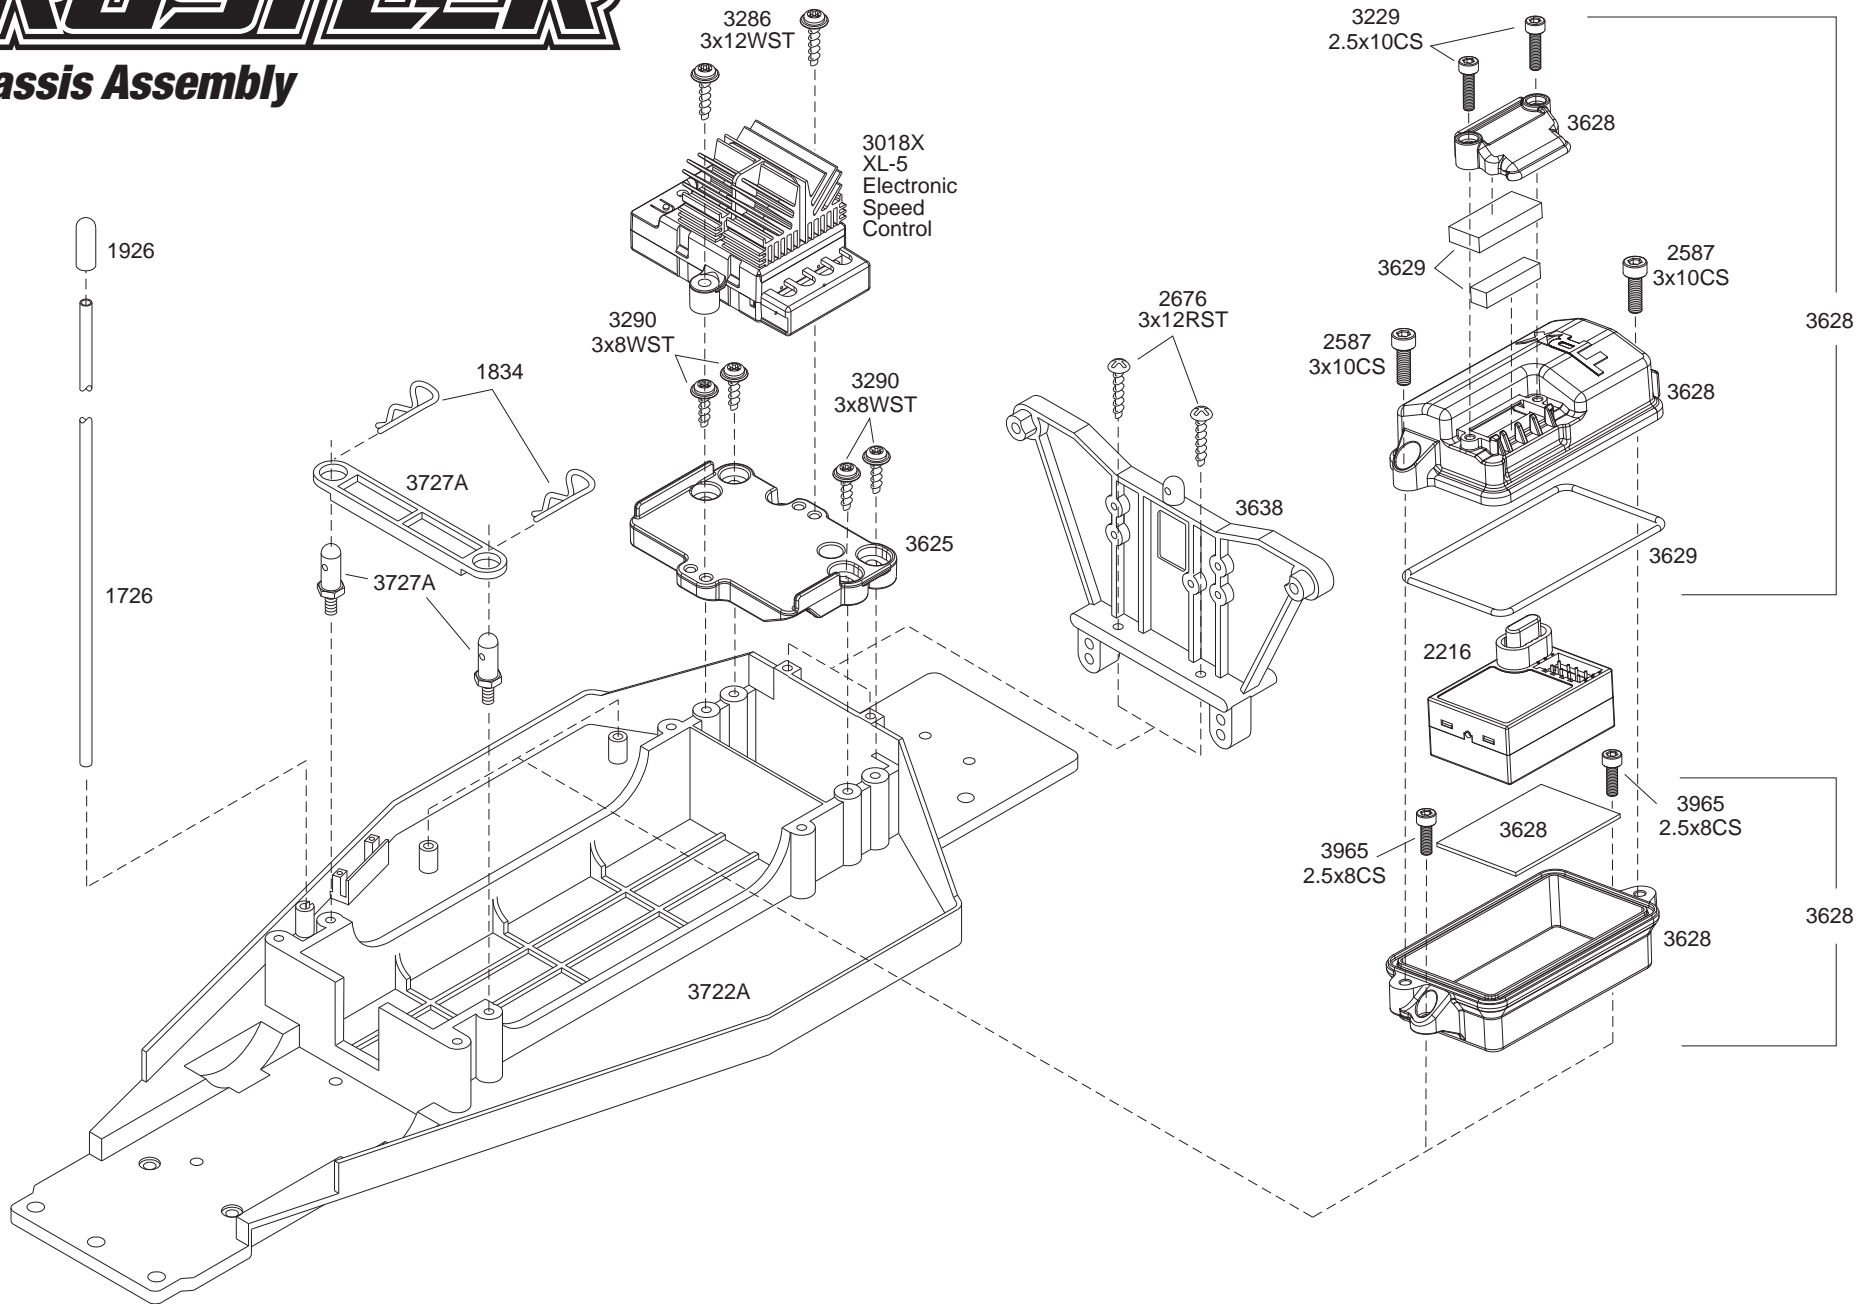

RUSTLER

Chassis Assembly

REV 081119

Specifications on this page are subject to change without notice.
Every attempt has been made to ensure the accuracy of this drawing, however Traxxas cannot be held responsible for typographical or other errors.

RUSTLER
Front Assembly

RUSTLER

Rear Assembly

REV 081113

Specifications on this page are subject to change without notice. Every attempt has been made to ensure the accuracy of this drawing, however Traxxas cannot be held responsible for typographical or other errors.

RUSTLER

Transmission Assembly