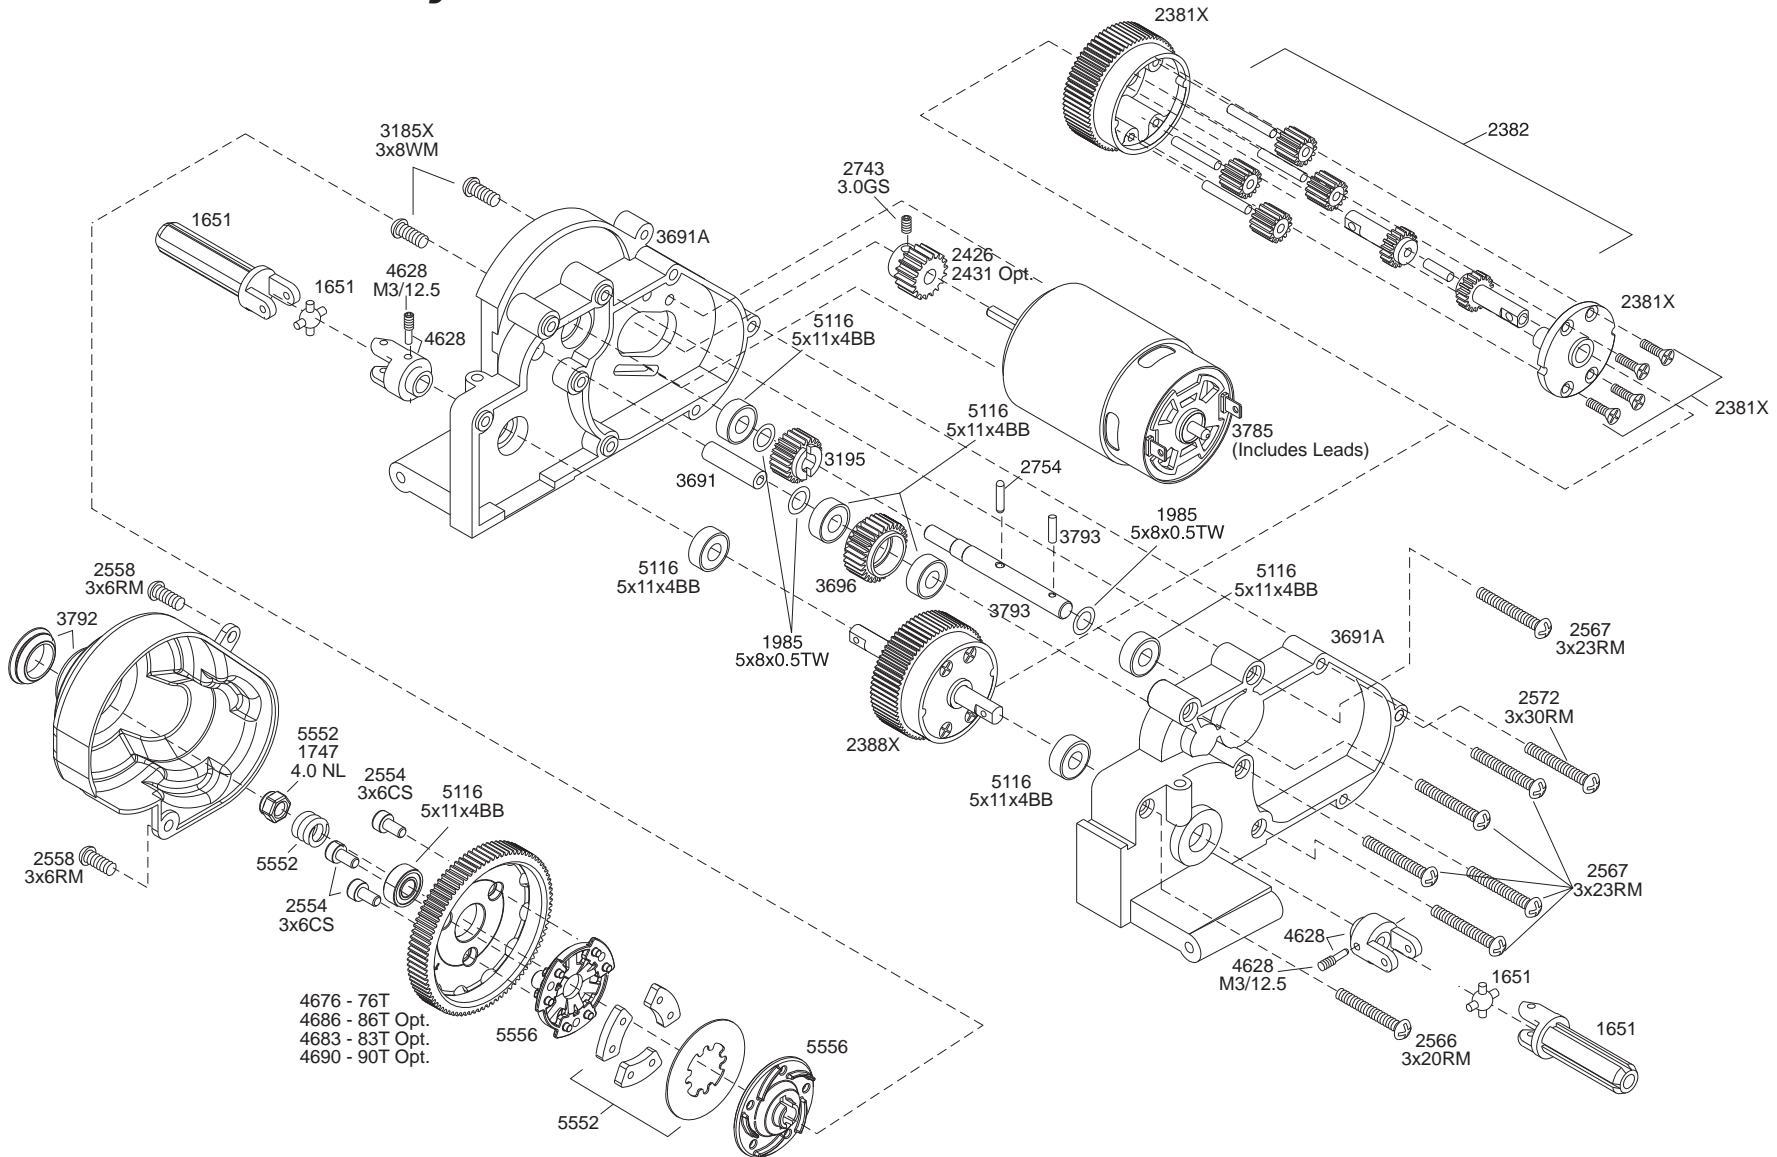

BANDIT™

Chassis Assembly

CLICK PART NUMBERS TO TAKE YOU TO THE ITEM

REV 081119

Specifications on this page are subject to change without notice.

Every attempt has been made to ensure the accuracy of this drawing, however Traxxas cannot be held responsible for typographical or other errors.

BANDIT

Transmission Assembly

CLICK PART NUMBERS TO TAKE YOU TO THE ITEM

REV 081119

Specifications on this page are subject to change without notice. Every attempt has been made to ensure the accuracy of this drawing, however Traxxas cannot be held responsible for typographical or other errors.