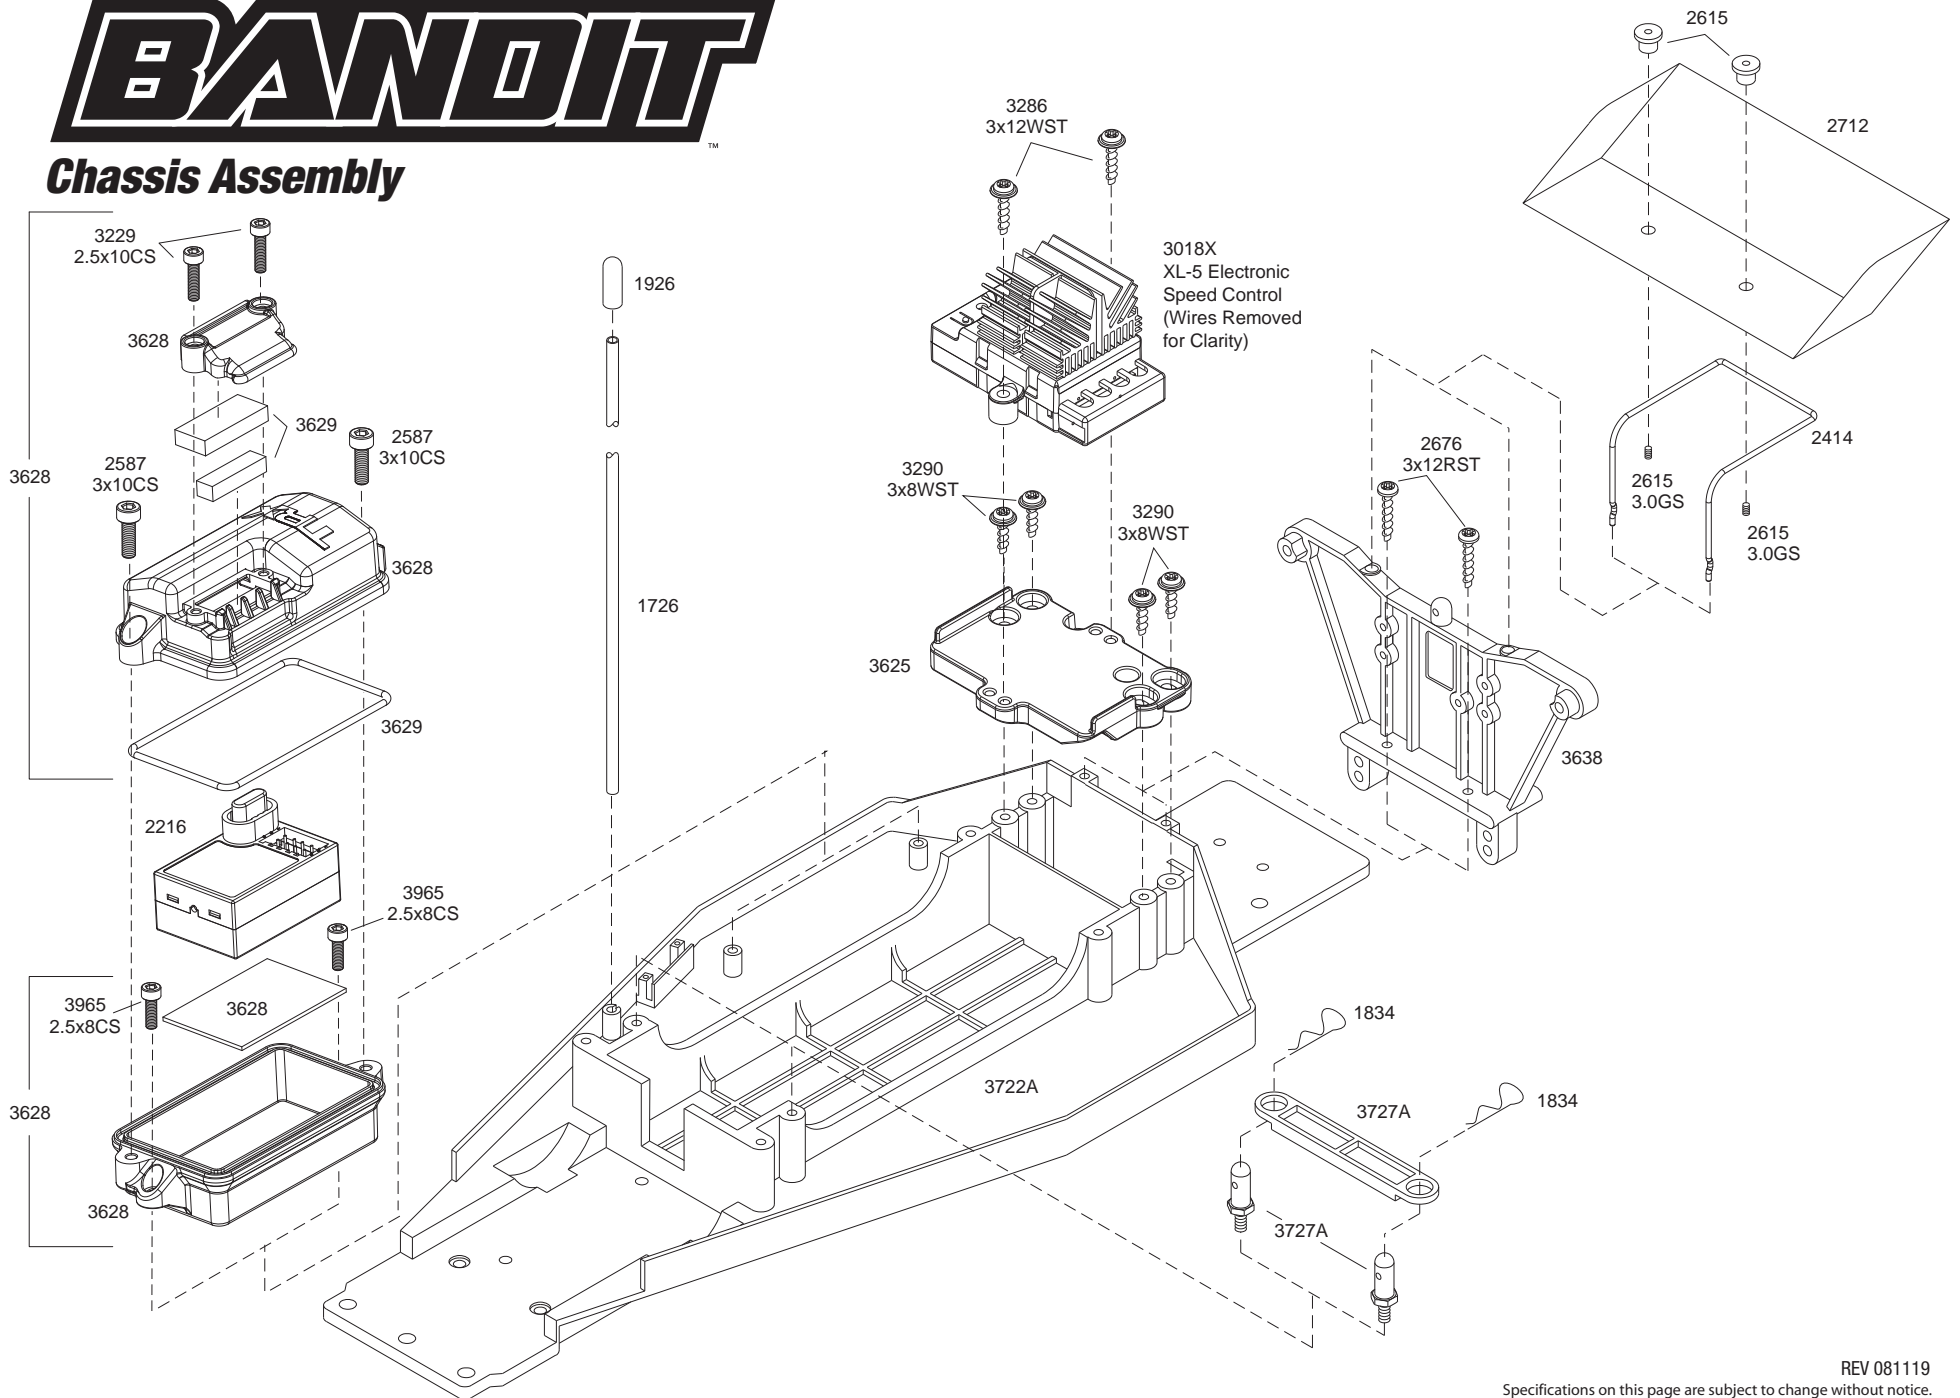

BANDIT™

Chassis Assembly

CLICK PART NUMBERS TO TAKE YOU TO THE ITEM

REV 081119

Specifications on this page are subject to change without notice.

Every attempt has been made to ensure the accuracy of this drawing, however Traxxas cannot be held responsible for typographical or other errors.

BANDIT

Transmission Assembly

CLICK PART NUMBERS TO TAKE YOU TO THE ITEM

REV 081119

Specifications on this page are subject to change without notice. Every attempt has been made to ensure the accuracy of this drawing, however Traxxas cannot be held responsible for typographical or other errors.